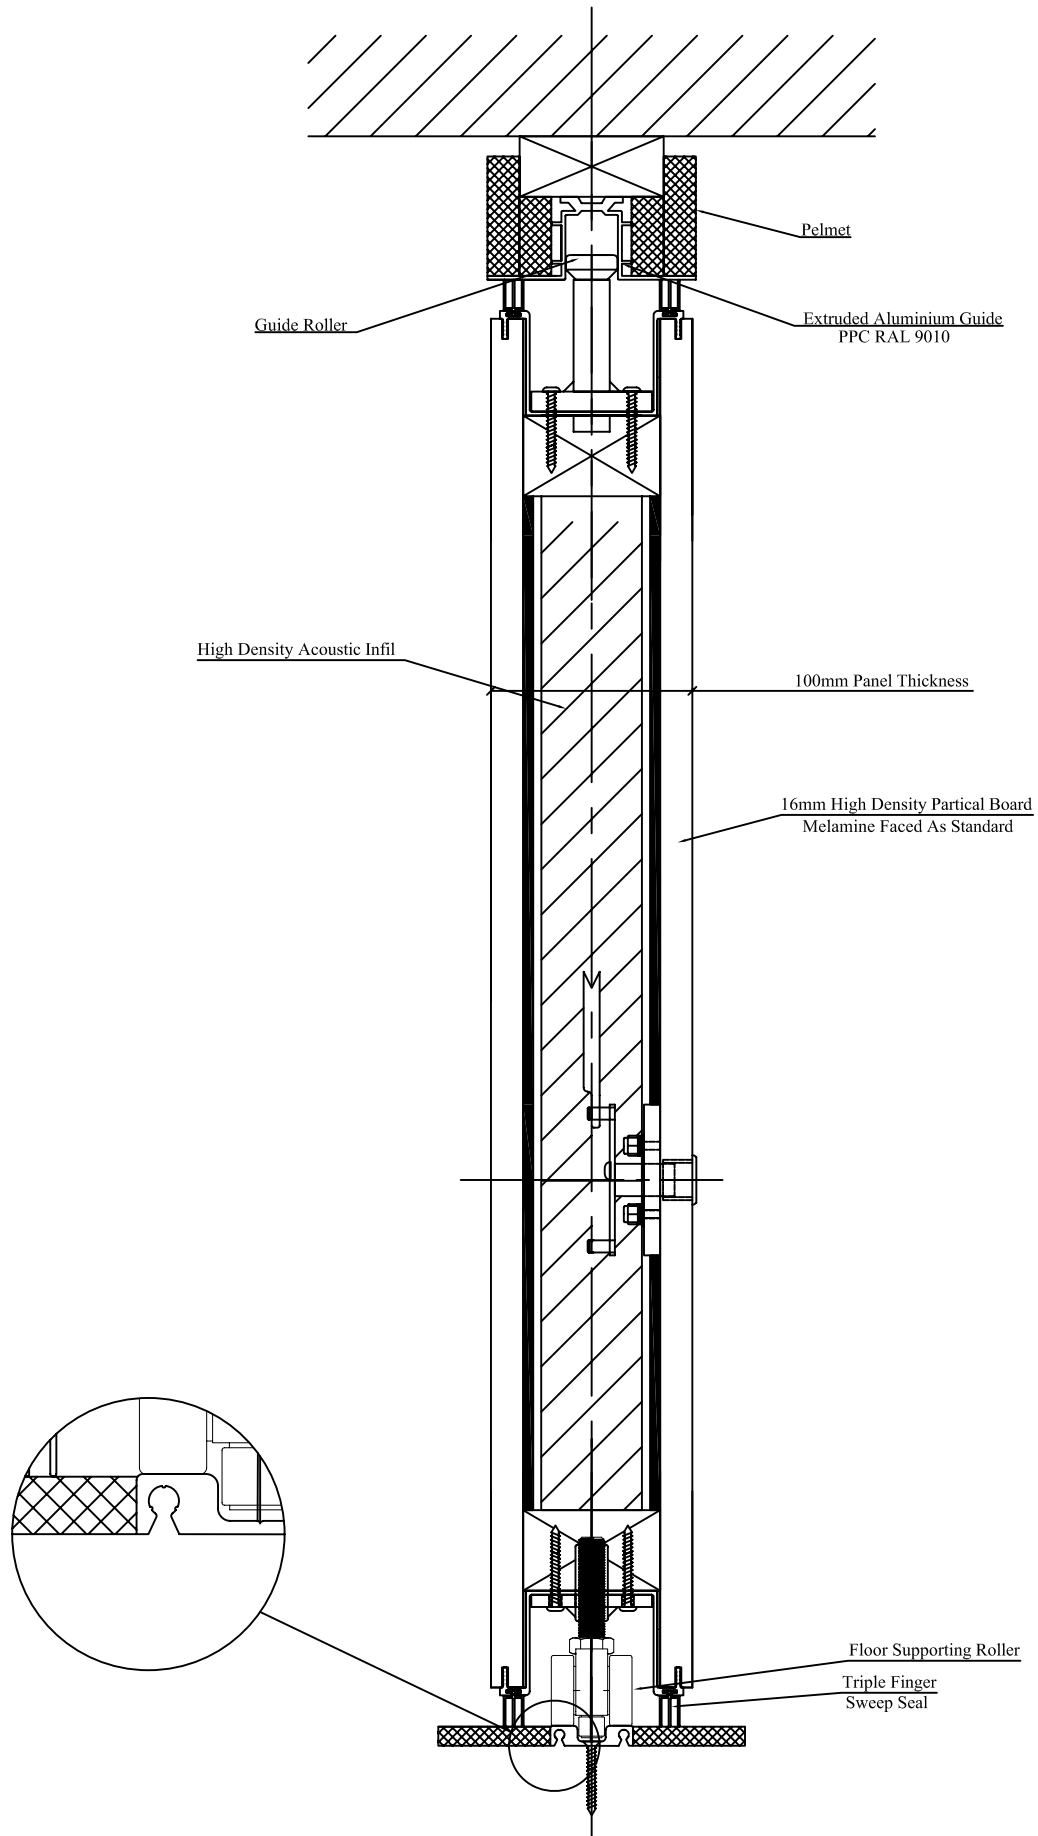

FLOOR SUPPORTED STANDARD TRACK

Drg No:

SF100.02

Scale: *NTS*

Date: *27.10.08*

Building

ADDITIONS
Unit C1, Southgate
Commerce Park
Frome, Somerset
BA11 2RY

Tel : 01373 454577 Fax : 01373 454578

Product :

MULTIFOLD

Title :

FLOOR SUPPORTED RECESSED TRACK

Drg No:

SF100.01

Scale: *NTS*

Date: *27.10.08*