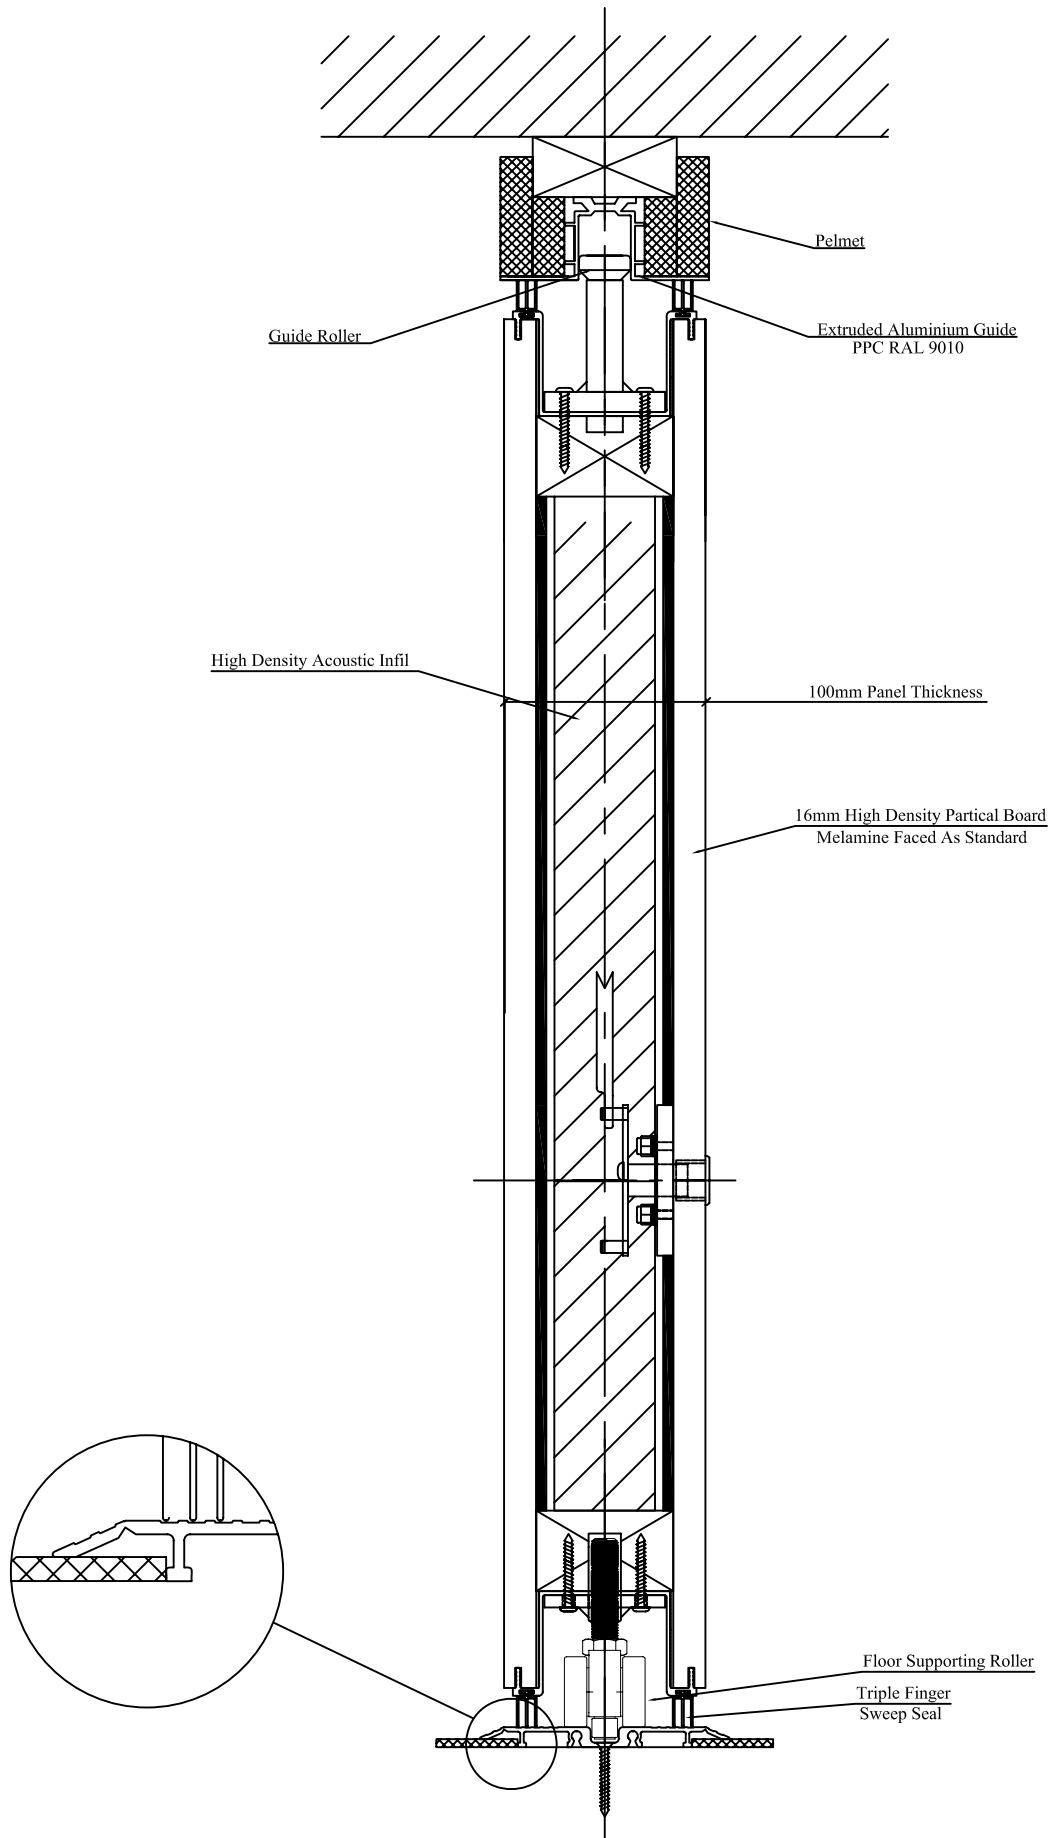

Building

ADDITIONS
 Unit C1, Southgate
 Commerce Park
 Frome, Somerset
 BA11 2RY
 Tel : 01373 454577 Fax : 01373 454578

Product :

MULTIFOLD

Title :

TOP HUNG

Drq No:

SF100.03

Scale: *NTS*

Date: *27.10.08*

Building

ADDITIONS
Unit C1, Southgate
Commerce Park
Frome, Somerset
BA11 2RY

Tel : 01373 454577 Fax : 01373 454578

Product :

MULTIFOLD

Title :

FLOOR SUPPORTED STANDARD TRACK

Drg No:

SF100.02

Scale: *NTS*

Date: *27.10.08*

Building

ADDITIONS
Unit C1, Southgate
Commerce Park
Frome, Somerset
BA11 2RY

Tel : 01373 454577 Fax : 01373 454578

Product :

MULTIFOLD

Title :

FLOOR SUPPORTED RECESSED TRACK

Drg No:

SF100.01

Scale: *NTS*

Date: *27.10.08*