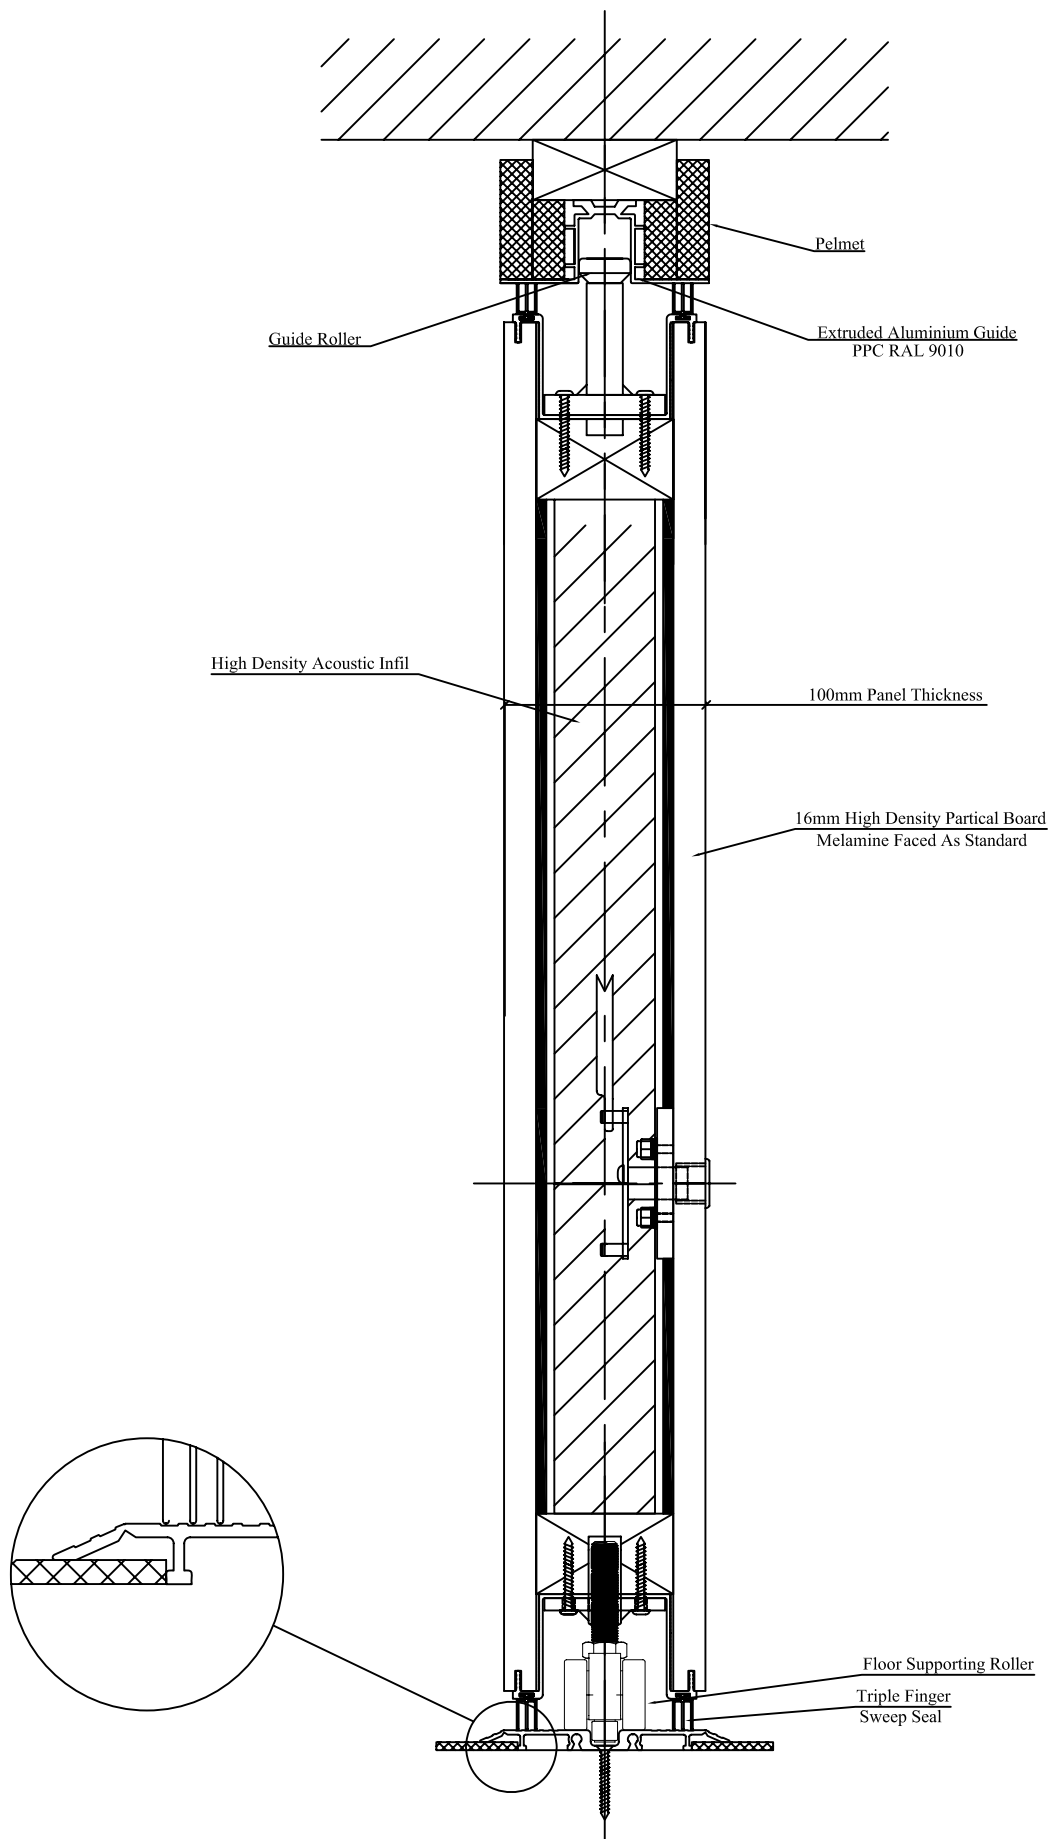

Building

ADDITIONS
 Unit C1, Southgate
 Commerce Park
 Frome, Somerset
 BA11 2RY
 Tel : 01373 454577 Fax : 01373 454578

Product : *MULTIFOLD*

Title : *TOP HUNG*

Drq No: SF100.03

Scale: *NTS*

Date: *27.10.08*

Building

ADDITIONS

Unit C1, Southgate
Commerce Park
Frome, Somerset
BA11 2RY

Tel : 01373 454577 Fax : 01373 454578

Product :

MULTIFOLD

Title :

FLOOR SUPPORTED STANDARD TRACK

MULTIFOLD

Title :

FLOOR SUPPORTED RECESSED TRACK

Drq No:

SF100.01

Scale: *NTS*

Date: *27.10.08*