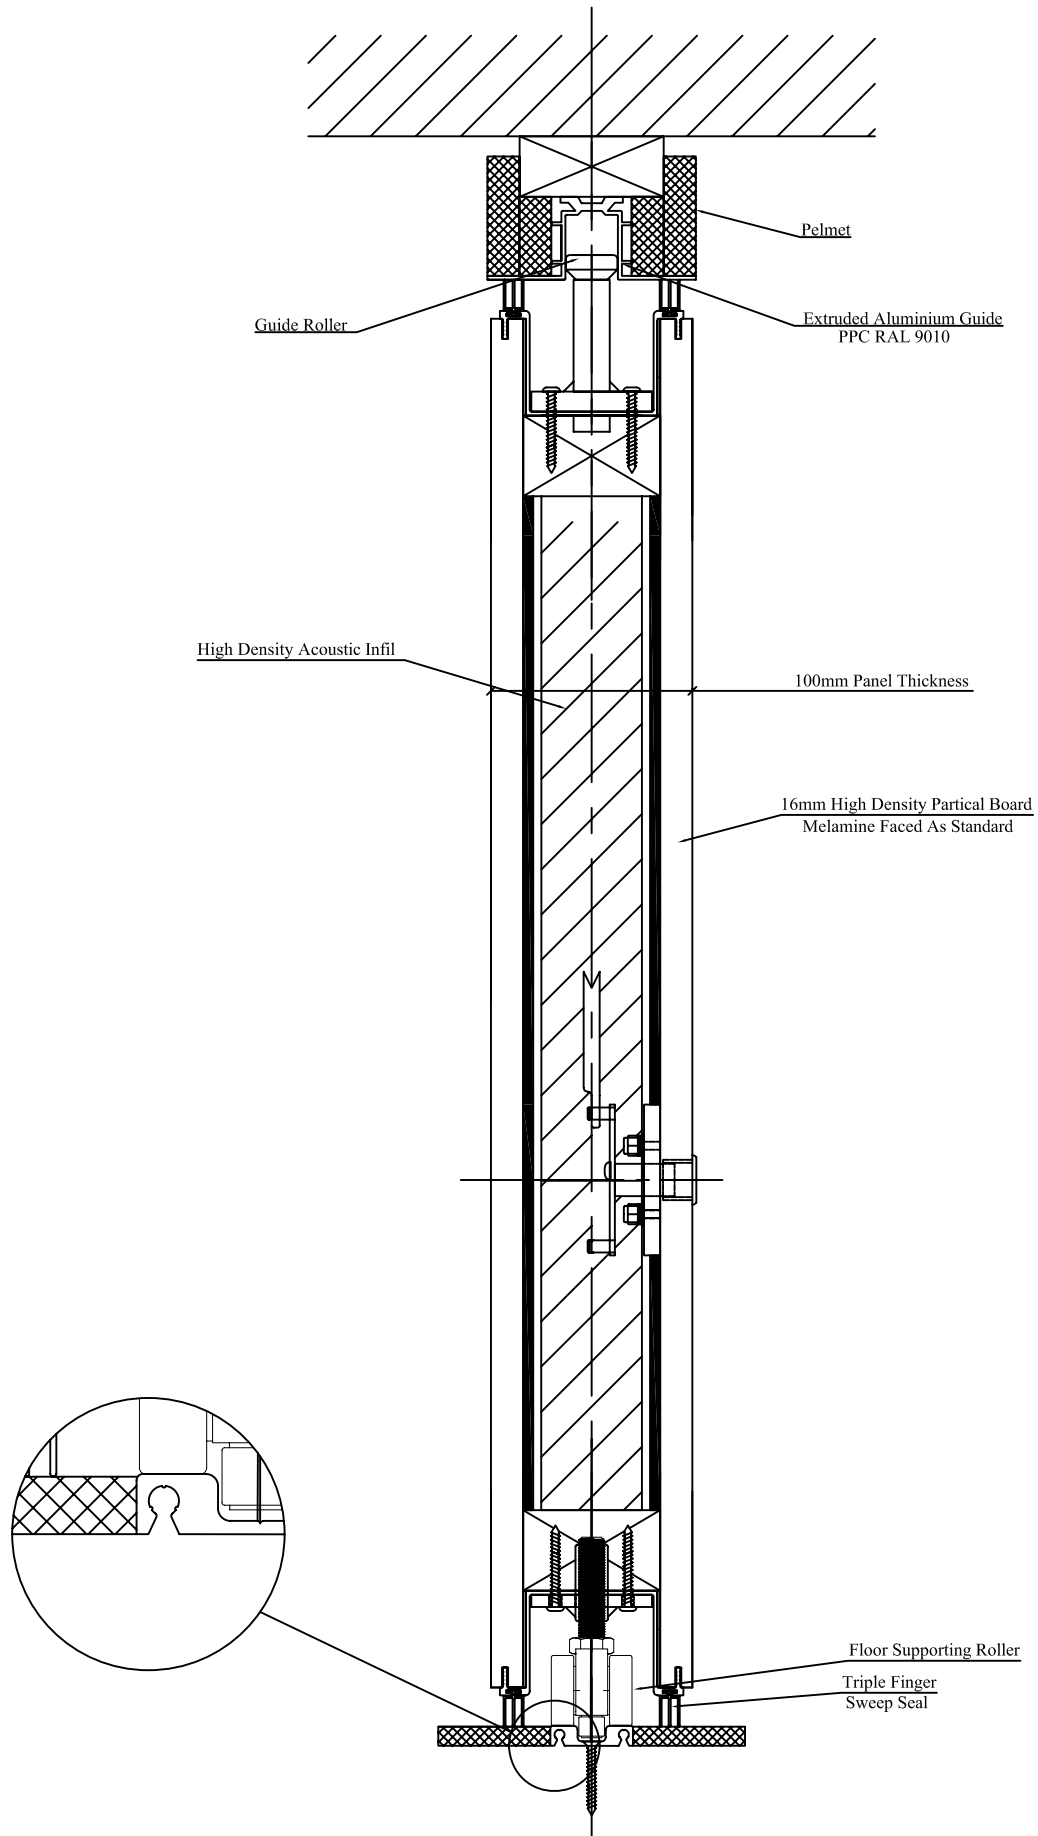

Building

ADDITIONS
Unit C1, Southgate
Commerce Park
Frome, Somerset
BA11 2RY

Tel : 01373 454577 Fax : 01373 454578

Product :

MULTIFOLD

Title :

FLOOR SUPPORTED RECESSED TRACK

Drq No:

SF100.01

Scale: *NTS*

Date: *27.10.08*